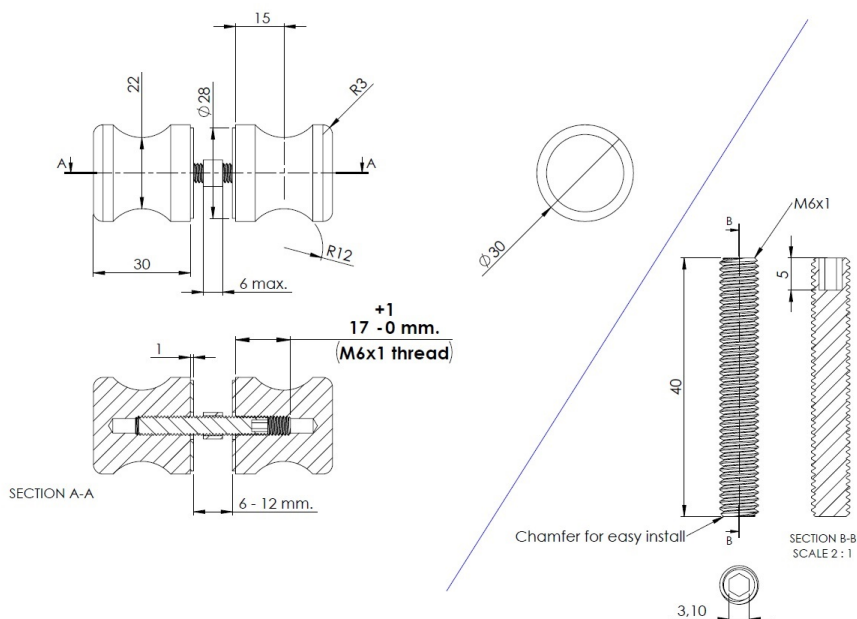

PRODUCT SHEET

Description:

Brass Door Knob "Wien", \varnothing 30mm, Black finish, 6-12mm Glass, Drill Hole \varnothing 10 mm

Item number:

15.24.045-5

Units	Box	Carton	HS Code	Barcode
Pair			8302415000	 5704866513494